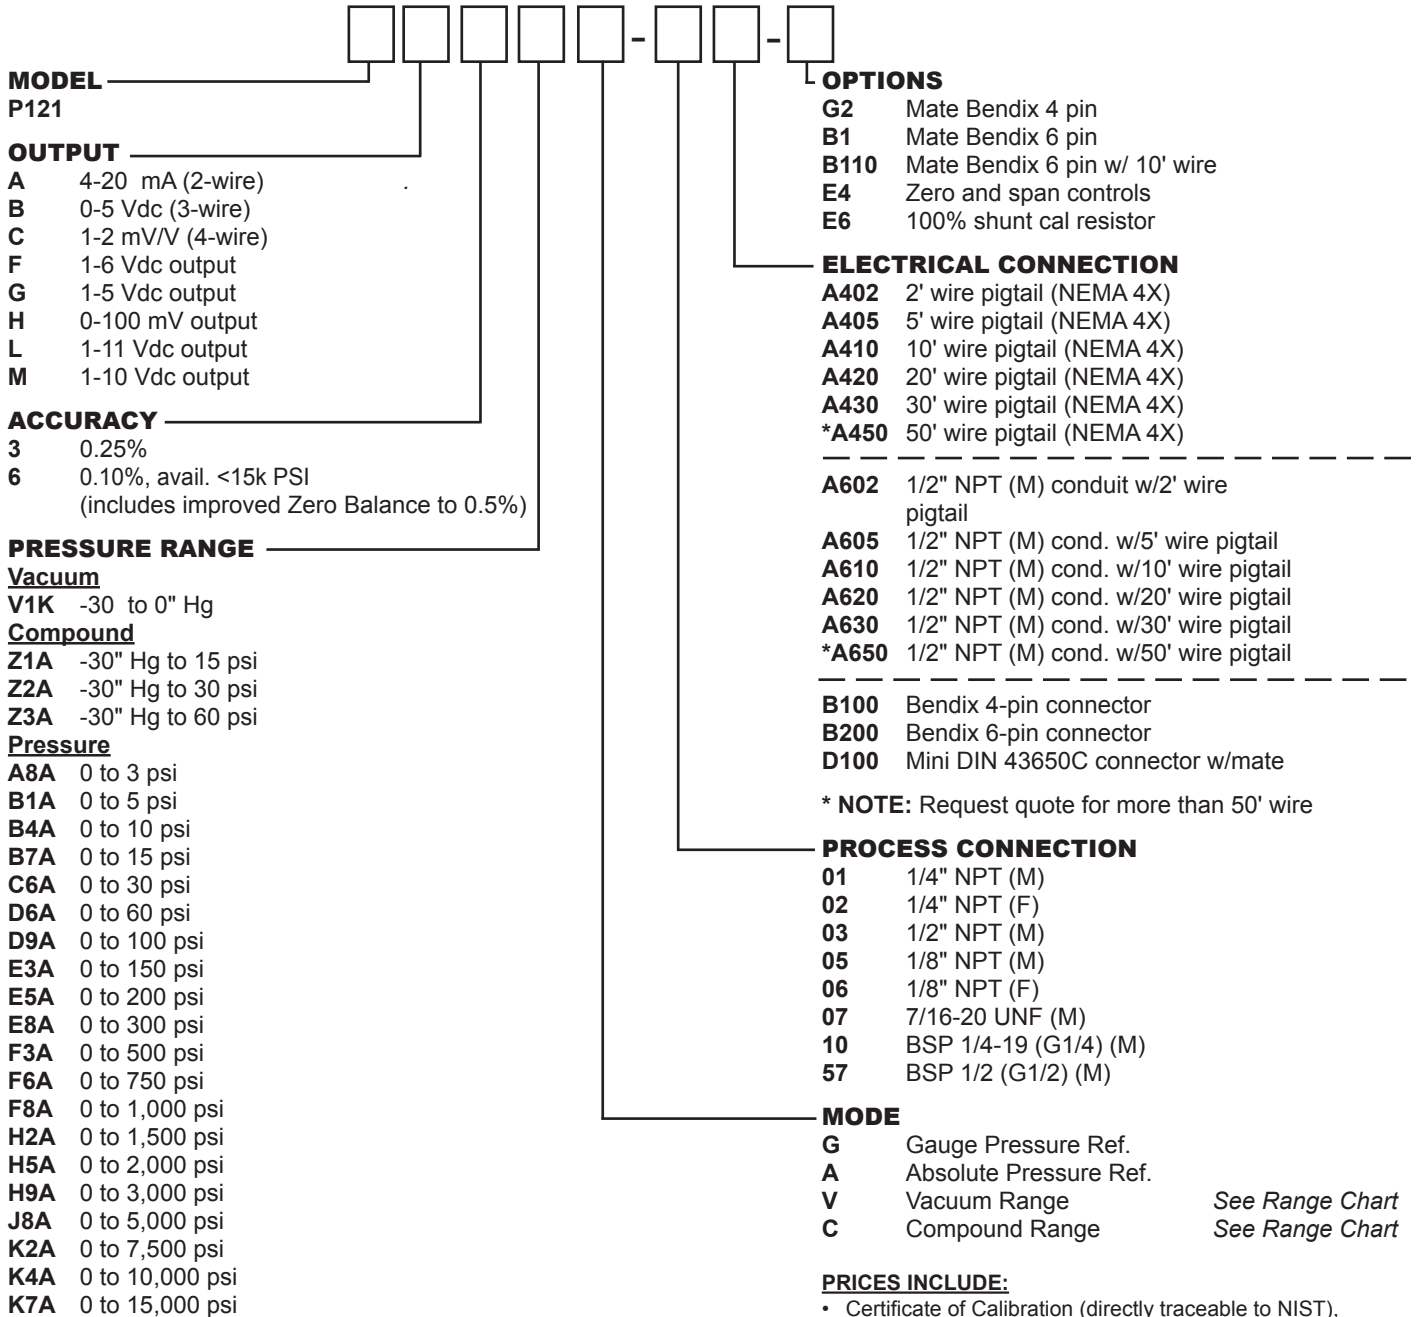

# TEL-TRU PRESSURE TRANSMITTERS

## Threaded Series Model P121

### HOW TO ORDER EXAMPLE:

Precision Grade Threaded, 4-20 mA, 0.25% Accuracy, 0 to 100 psi, Gauge Pressure, 1/4" NPT Male, 2 ft. Wire Pigtail (NEMA 4X), Zero and span controls

Example: P121 A 3 D9A G - 01 A402 - E4

### IMPORTANT NOTE:

Available Upon Request--Additional Options (consult factory):

- Electrical Connections and more than 50' wire
- Pressure Ranges/Unit of Measure
- Process Connections