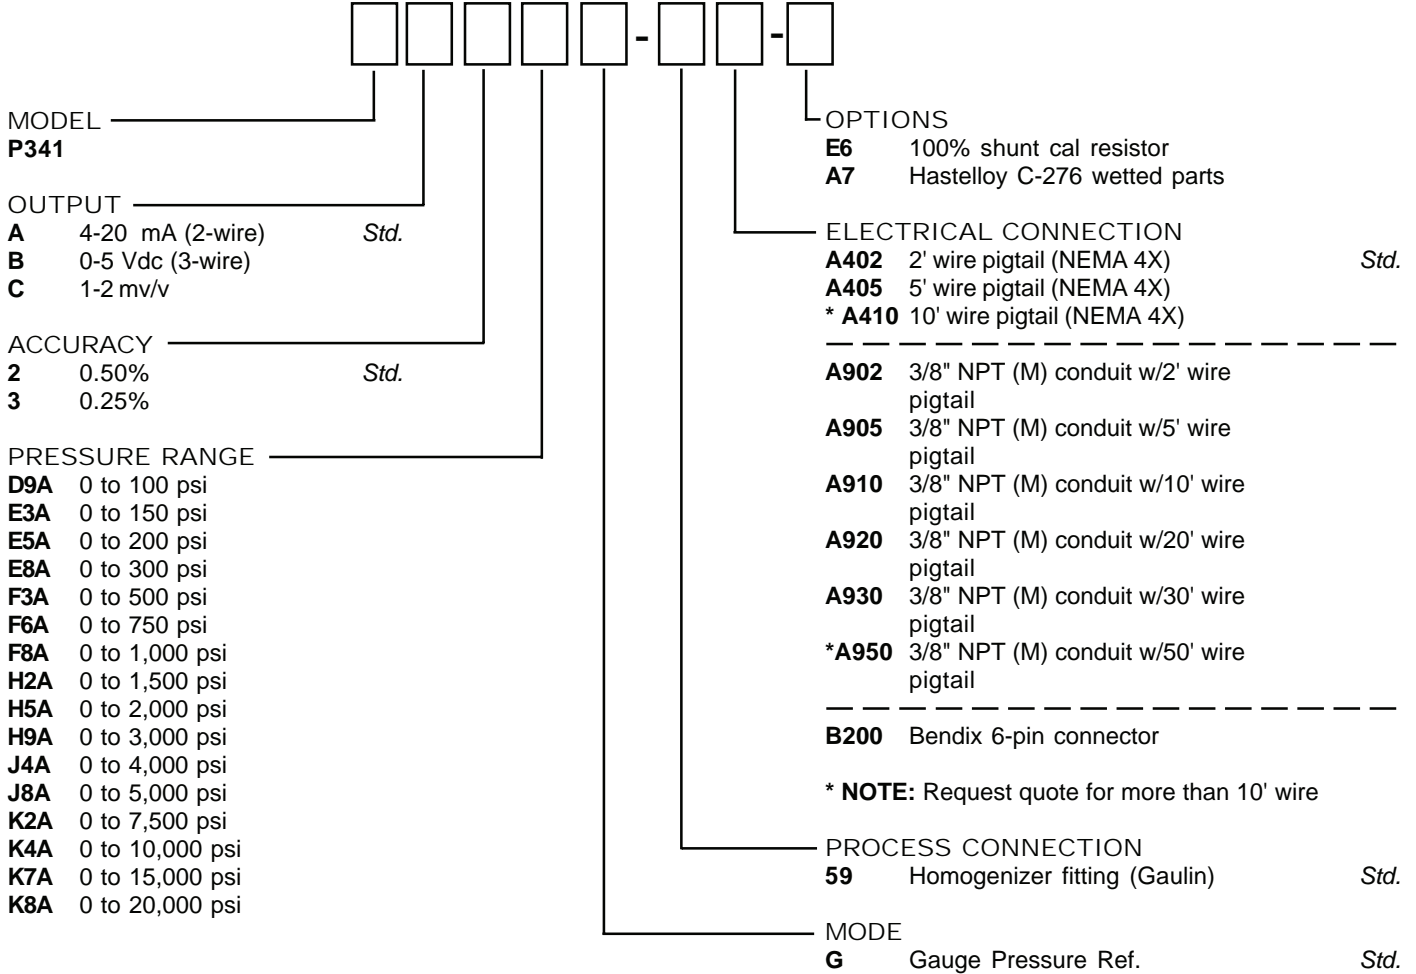

# TEL-TRU PRESSURE TRANSMITTERS

## Sanitary Series Model P341 - Homogenizer

**HOW TO ORDER EXAMPLE:**

Sanitary, 4-20 mA, 0.50% Accuracy, 0 to 3000 psi, Gauge Pressure, Homogenizer fitting, 2 ft. Wire Pigtail (NEMA 4X), Hastelloy C-276 wetted parts.

**Example: P341 A 2 H9A G - 59 A410 - A7**

**ACCESSORIES (to be ordered separately)**

- P341-01** Homogenizer flange 1-1/8"
- P341-02** Homogenizer flange 7/8"

**PRICES INCLUDE:**

- Certificate of Calibration (directly traceable to NIST)

**IMPORTANT NOTE:**

Available Upon Request--Additional Options (consult factory):

- Process Connections
- Electrical Connections and more than 10' wire
- Pressure Ranges/Unit of Measure