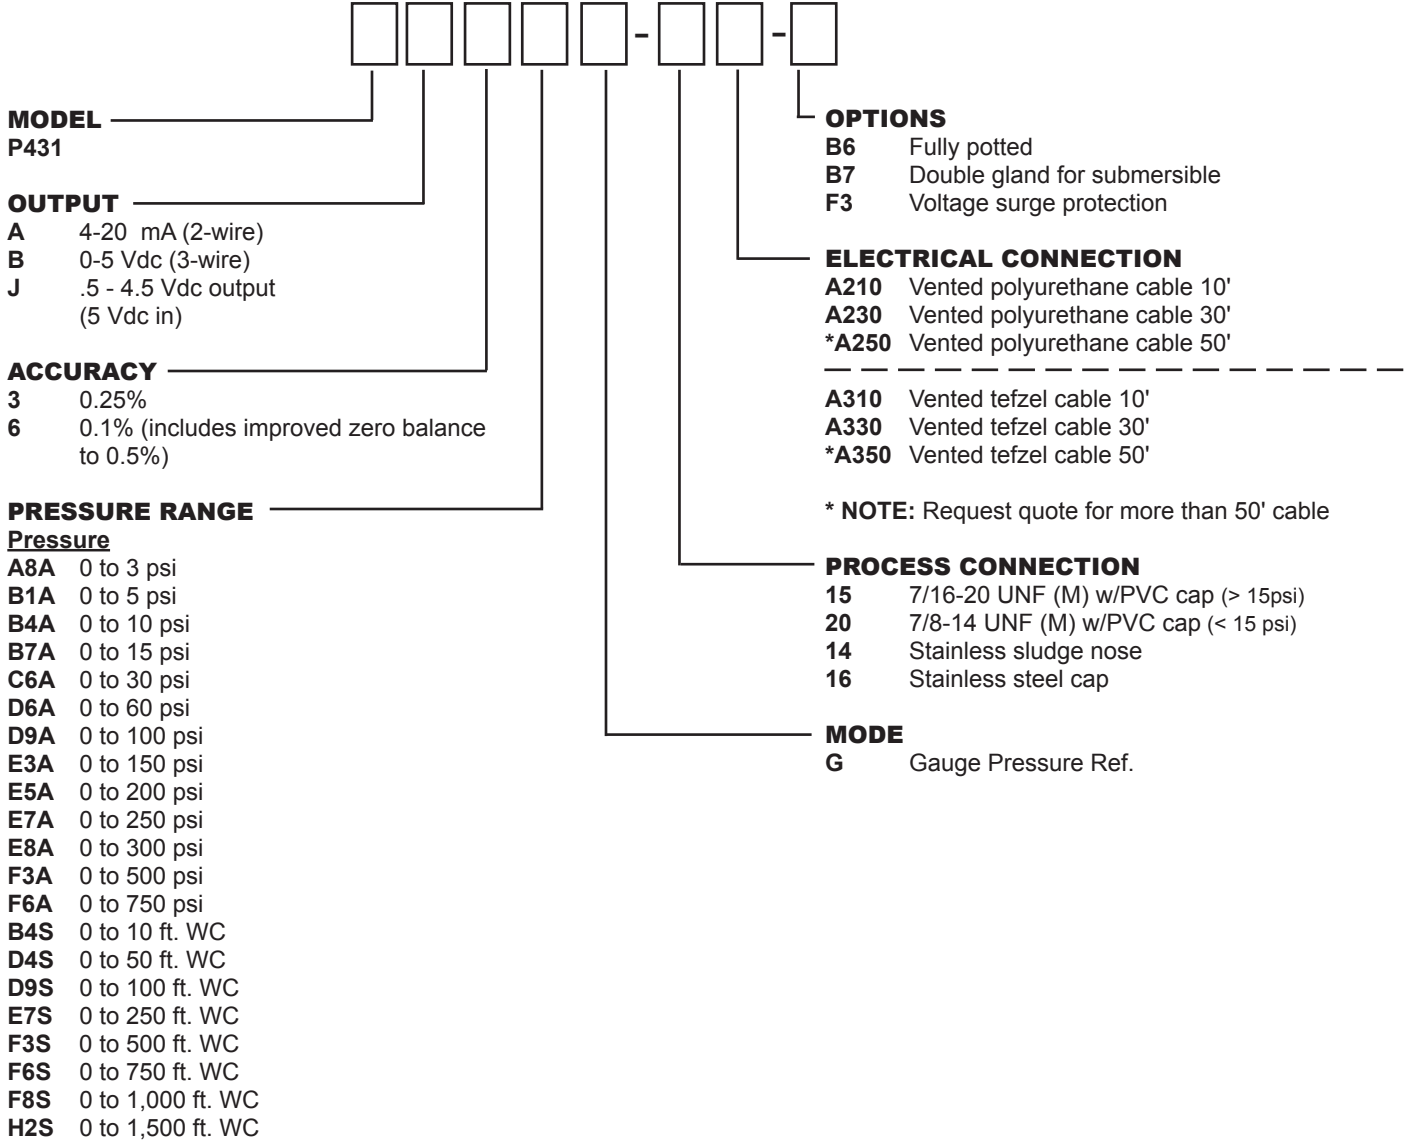

TEL-TRU PRESSURE TRANSMITTERS

Submersible Series Model P431

HOW TO ORDER EXAMPLE:

Precision Grade Submersible, 4-20 mA, 0.25% Accuracy, 0 to 100 psi, Gauge Pressure, 7/16-20 UNF (M) w/PVC cap, Vented polyurethane cable 10', Fully potted.

Example: **P431 A 3 D9A G - 15 A210 - B6**

PRICES INCLUDE:

- Certificate of calibration (directly traceable to NIST)

IMPORTANT NOTE:

Available Upon Request--Additional Options (consult factory):

- Process Connections
- Electrical Connections
- Pressure Ranges/Unit of Measure